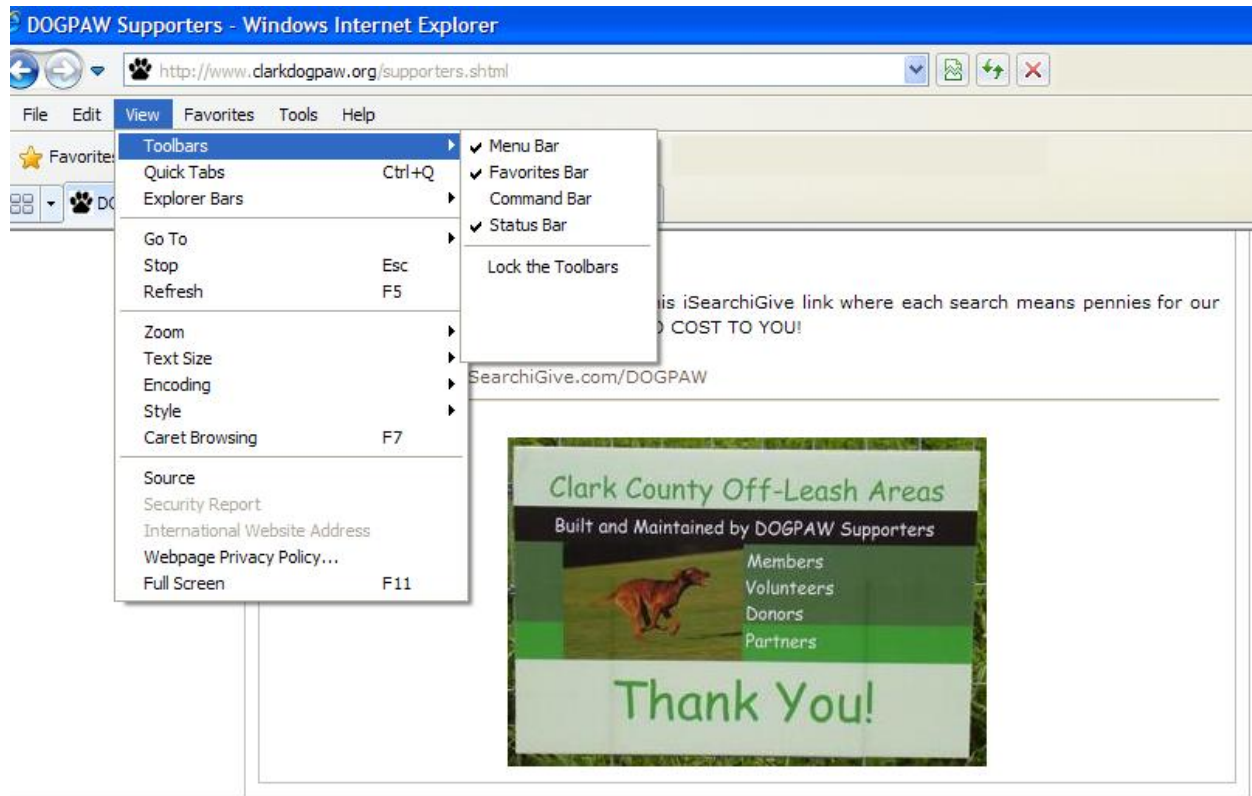

How to Add to your Favorites Toolbar or Bookmarks Toolbar

Depending upon which browser you have, it may be called *Favorites* or *Bookmarks*:

- Click **View, Toolbars**, and check **Favorites Bar** or **Bookmarks Toolbar** on.
- Go to <http://isearch.igive.com/index.cfm?b=15455> .
- Click **Favorites, Add to Favorites Bar** or **Bookmarks, Bookmark This Page**.

Whenever to you want to search, click the new iGive icon on your browsers toolbar.